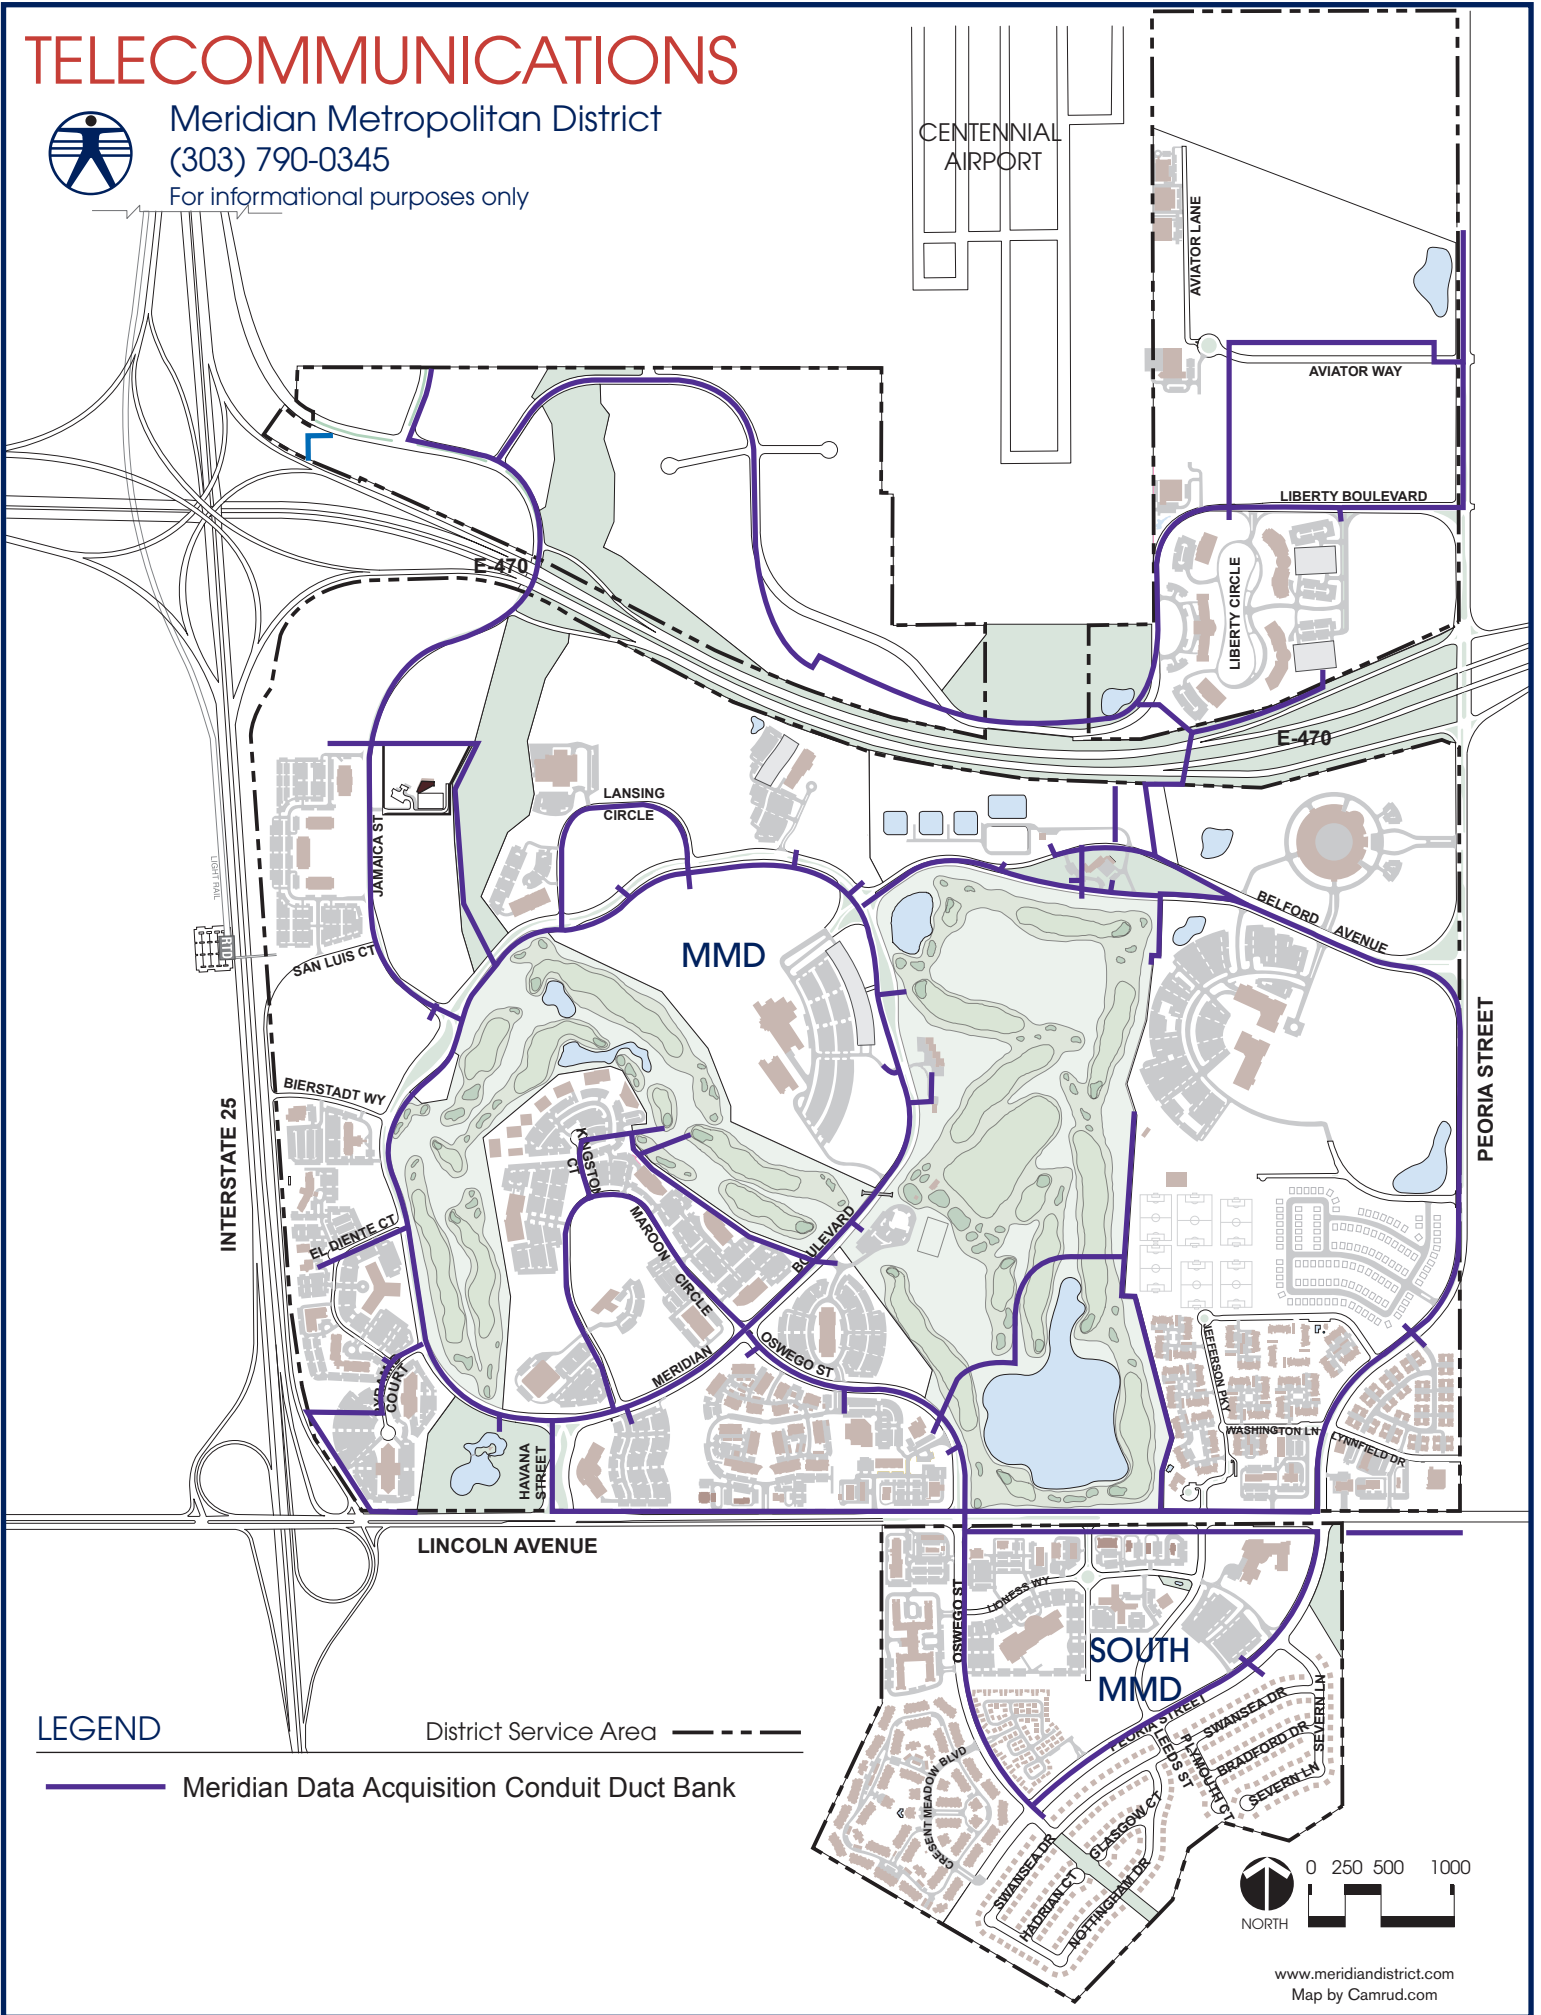

TELECOMMUNICATIONS

Meridian Metropolitan District
(303) 790-0345
For informational purposes only

CENTENNIAL AIRPORT

AVIATOR LANE

AVIATOR WAY

LIBERTY BOULEVARD

LIBERTY CIRCLE

E-470

LANSING CIRCLE

MMD

BELEFORD AVENUE

PEORIA STREET

INTERSTATE 25

JAMAICA ST

SAN LUIS CT

BIERSTADT WY

EL DIENTE CT

AVIATOR WAY

LOISBORN BLVD

MAROON CIRCLE

MERIDIAN

OSWEGO ST

HAVANA STREET

JEFFERSON BLVD

HADDONALTY

NOTTINGHAM DR

PEORIA STREET

SWANSEA DR

BRADFORD DR

SEVERN LN

SEVERN LN

LEGEND